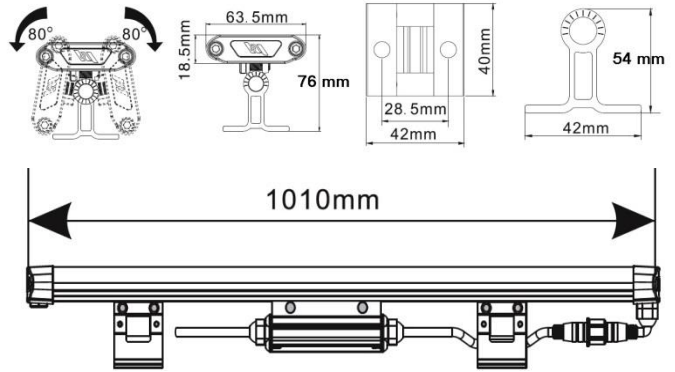

Synergy Linear Wallwash

Order Code: ME1001.93

Features

Folded roof linear LED wallwasher complete

- long-life LED
- low-current
- easy fixing
- waterproof IP65
- plain design
- IBL 3 year warranty on luminaire

Technical Data

Dimensions: (LxBxH)1010x76x63,5 mm
 Material: extruded aluminium, tempered glass
 Installation: ceiling with normal F-sign
 Ambient Temperature: -20 - 50 °C
 Colours: aluminium-grey - .93

ECO-Dashboard

Lamp & photometric data

Lamp: 180 x 0,06W TopLED
 Beam: 120°
 Luminous colour: natural-white 5000K-7000K
 Average light ON time (50%): 30.000 hrs

Contact

IBL Lighting GmbH
 Christinenstr. 11
 40880 Ratingen
 Germany
 Tel: +49-2102- 94 20 66 0
 Fax: +49-2102- 94 20 66 6
 web: www.ibl.eu
 email: info@ibl.eu