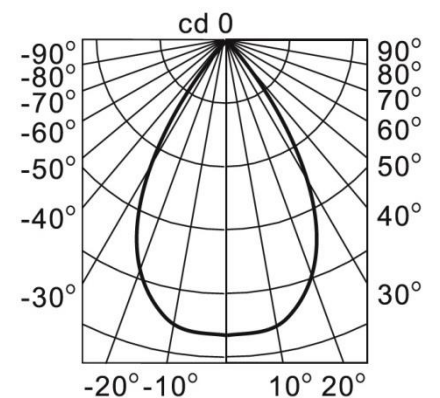

Technical Data

Dimensions: (LxBxH)1010x76x63,5 mm
 Material: extruded aluminium, tempered glass
 Installation: ceiling with normal F-sign
 Ambient Temperature: -20 - 50 °C
 Colours: aluminium-grey - .93

ECO-Dashboard

Lamp & photometric data

Lamp: 180 x 0,06W TopLED
 Beam: 120°
 Luminous colour: natural-white 5000K-7000K
 Average light ON time (50%): 30.000 hrs

Contact

IBL Lighting GmbH
 Christinenstr. 11
 40880 Ratingen
 Germany
 Tel: +49-2102- 94 20 66 0
 Fax: +49-2102- 94 20 66 6
 web: www.ibl.eu
 email: info@ibl.eu